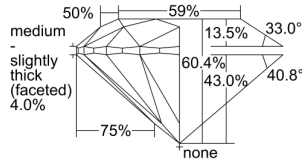

GIA®

FACSIMILE

GIA REPORT 2307931404

Verify this report at GIA.edu

GIA NATURAL DIAMOND DOSSIER®

October 15, 2018
GIA Report Number 2307931404
Shape and Cutting Style ..... Round Brilliant
Measurements ..... 5.11 - 5.14 x 3.10 mm

GRADING RESULTS

Carat Weight ..... 0.50 carat
Color Grade ..... H
Clarity Grade S11
Cut Grade ..... Excellent

ADDITIONAL GRADING INFORMATION

Polish ..... Excellent
Symmetry ..... Excellent
Fluorescence ..... Faint
Clarity Characteristics..... Crystal, Cloud, Feather
Inscription(s): GIA 2307931404

PROPORTIONS

Profile to actual proportions

GRADING SCALES

GIA COLOR SCALE	GIA CLARITY SCALE	GIA CUT SCALE	
D	FLAWLESS	EXCELLENT	
E	INTERNALLY FLAWLESS		
F		VVS₁	VERY GOOD
G	VVS₂		
H	VS₁	GOOD	
I	VS₂		
J	S1₁	FAIR	
K	S1₂		
L	I₁	POOR	
M	I₂		
N	I₃		
O			
P			
Q			
R			
S			
T			
U			
V			
W			
X			
Y			
Z