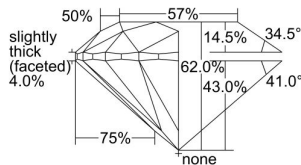

GIA®

FACSIMILE

GIA REPORT 2307915456

Verify this report at GIA.edu

GIA NATURAL DIAMOND DOSSIER®

October 15, 2018
GIA Report Number 2307915456
Shape and Cutting Style ..... Round Brilliant
Measurements ..... 5.19 - 5.22 x 3.23 mm

GRADING RESULTS

Carat Weight ..... 0.54 carat
Color Grade ..... G
Clarity Grade VS2
Cut Grade ..... Excellent

ADDITIONAL GRADING INFORMATION

Polish ..... Excellent
Symmetry ..... Excellent
Fluorescence ..... Medium Blue
Clarity Characteristics ..... Crystal, Cloud
Inscription(s): GIA 2307915456

PROPORTIONS

Profile to actual proportions

GRADING SCALES

GIA COLOR SCALE	GIA CLARITY SCALE	GIA CUT SCALE
COLOURLESS	FLAWLESS	EXCELLENT
D	INTERNALLY FLAWLESS	
E	VVS₁	VERY GOOD
F		
G	VS₁	GOOD
H		
I	SI₁	FAIR
J		
K	I₁	POOR
L		
M	I₂	
N		
O	I₃	
P		
Q		
R		
S		
T		
U		
V		
W		
X		
Y		
Z