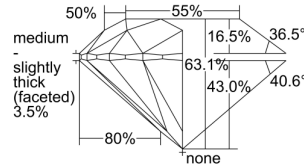

GIA®

FACSIMILE

GIA REPORT 2307580454

Verify this report at GIA.edu

GIA NATURAL DIAMOND DOSSIER®

September 18, 2018
GIA Report Number 2307580454
Shape and Cutting Style ..... Round Brilliant
Measurements ..... 5.16 - 5.20 x 3.27 mm

GRADING RESULTS

Carat Weight ..... 0.54 carat
Color Grade ..... E
Clarity Grade VS2
Cut Grade ..... Excellent

ADDITIONAL GRADING INFORMATION

Polish ..... Excellent
Symmetry ..... Excellent
Fluorescence ..... None
Clarity Characteristics ..... Cloud, Crystal
Inscription(s): GIA 2307580454

PROPORTIONS

Profile to actual proportions

GRADING SCALES

GIA COLOR SCALE	GIA CLARITY SCALE	GIA CUT SCALE	
D	FLAWLESS	EXCELLENT	
E	INTERNALLY FLAWLESS		
F		VVS₁	VERY GOOD
G	VVS₂		
H	VS₁	GOOD	
I	VS₂		
J	SI₁	FAIR	
K	SI₂		
L	I₁	POOR	
M	I₂		
N	I₃		
O			
P			
Q			
R			
S			
T			
U			
V			
W			
X			
Y			
Z