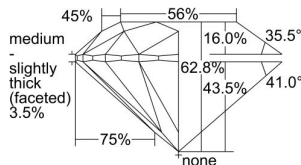

GIA®

FACSIMILE

GIA REPORT 2307169679

Verify this report at GIA.edu

GIA NATURAL DIAMOND DOSSIER®

August 22, 2018
GIA Report Number 2307169679
Shape and Cutting Style ..... Round Brilliant
Measurements ..... 4.47 - 4.49 x 2.82 mm

GRADING RESULTS

Carat Weight ..... 0.34 carat
Color Grade ..... G
Clarity Grade VS1
Cut Grade ..... Excellent

ADDITIONAL GRADING INFORMATION

Polish ..... Excellent
Symmetry ..... Excellent
Fluorescence ..... None
Clarity Characteristics ..... Crystal, Pinpoint
Inscription(s): GIA 2307169679

PROPORTIONS

Profile to actual proportions

GRADING SCALES

GIA COLOR SCALE

COLORLESS	D
	E
	F
	G
	H
	I
	J
NEAR COLORLESS	K
	L
FAIN	M
	N
	O
	P
VERY LIGHT	Q
	R
	S
	T
	U
	V
	W
	X
	Y
LIGHT	Z

GIA CLARITY SCALE

FLAWLESS	VERY VERY SLIGHTLY INCLUDED	VVS₁	
			VVS₂
INTERNALLY FLAWLESS	VERY SLIGHTLY INCLUDED	VS₁	
		VS₂	
SLIGHTLY INCLUDED	SLIGHTLY INCLUDED	SI₁	
		SI₂	
INCLUDED	INCLUDED	I₁	
		I₂	
		I₃	

GIA CUT SCALE

EXCELLENT	VERY GOOD	GOOD	FAIR	POOR