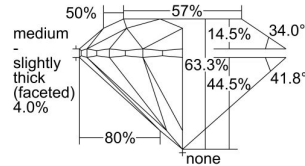

GIA®

FACSIMILE

GIA REPORT 2307154418

Verify this report at GIA.edu

GIA NATURAL DIAMOND DOSSIER®

August 10, 2018
GIA Report Number 2307154418
Shape and Cutting Style ..... Round Brilliant
Measurements ..... 5.16 - 5.20 x 3.28 mm

GRADING RESULTS

Carat Weight ..... 0.54 carat
Color Grade ..... E
Clarity Grade VVS1
Cut Grade ..... Excellent

ADDITIONAL GRADING INFORMATION

Polish ..... Excellent
Symmetry ..... Excellent
Fluorescence ..... Medium Blue
Clarity Characteristics ..... Pinpoint
Inscription(s): GIA 2307154418

PROPORTIONS

Profile to actual proportions

GRADING SCALES

GIA COLOR SCALE	GIA CLARITY SCALE	GIA CUT SCALE	
D	FLAWLESS	EXCELLENT	
E	INTERNALLY FLAWLESS		
F		VVS₁	VERY GOOD
G	VVS₂		
H	VS₁	GOOD	
I	VS₂		
J	SI₁	FAIR	
K	SI₂		
L	I₁	POOR	
M	I₂		
N	I₃		
O			
P			
Q			
R			
S			
T			
U			
V			
W			
X			
Y			
Z