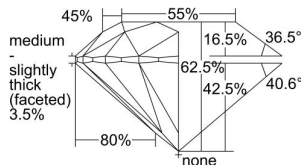

GIA®

FACSIMILE

GIA REPORT 2307098145

Verify this report at GIA.edu

GIA NATURAL DIAMOND DOSSIER®

August 04, 2018
GIA Report Number 2307098145
Shape and Cutting Style ..... Round Brilliant
Measurements ..... 5.28 - 5.31 x 3.31 mm

GRADING RESULTS

Carat Weight ..... 0.57 carat
Color Grade ..... H
Clarity Grade S11
Cut Grade ..... Excellent

ADDITIONAL GRADING INFORMATION

Polish ..... Excellent
Symmetry ..... Excellent
Fluorescence ..... None
Clarity Characteristics ..... Crystal, Cloud
Inscription(s): GIA 2307098145

PROPORTIONS

Profile to actual proportions

GRADING SCALES

GIA COLOR SCALE

COLORESS	D
	E
	F
	G
	H
	I
	J
NEAR COLORESS	K
	L
FANT	M
	N
	O
	P
VERY LIGHT	Q
	R
	S
	T
	U
	V
	W
	X
	Y
LIGHT	Z

GIA CLARITY SCALE

VERY VERY SLIGHTLY INCLUDED	FLAWLESS
	INTERNALLY FLAWLESS
VERY SLIGHTLY INCLUDED	VVS₁
	VVS₂
SLIGHTLY INCLUDED	VS₁
	VS₂
INCLUDED	SI₁
	SI₂
	I₁
	I₂
	I₃

GIA CUT SCALE

EXCELLENT
VERY GOOD
GOOD
FAIR
POOR