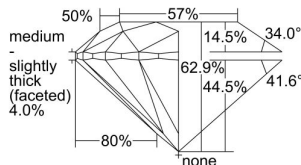

GIA®

FACSIMILE

GIA REPORT 2307060563

Verify this report at GIA.edu

GIA NATURAL DIAMOND DOSSIER®

August 02, 2018
GIA Report Number 2307060563
Shape and Cutting Style ..... Round Brilliant
Measurements ..... 5.17 - 5.21 x 3.26 mm

GRADING RESULTS

Carat Weight ..... 0.54 carat
Color Grade ..... D
Clarity Grade VS1
Cut Grade ..... Excellent

ADDITIONAL GRADING INFORMATION

Polish ..... Excellent
Symmetry ..... Excellent
Fluorescence ..... Medium Blue
Clarity Characteristics..... Crystal, Cloud, Feather, Pinpoint
Inscription(s): GIA 2307060563

PROPORTIONS

Profile to actual proportions

GRADING SCALES

GIA COLOR SCALE

COLORLESS	D
	E
	F
	G
	H
	I
	J
NEAR COLORLESS	K
	L
Faint	M
	N
	O
	P
	Q
	R
	S
	T
	U
	V
	W
	X
	Y
Light	Z

GIA CLARITY SCALE

FLAWLESS	INTERNAL FLAWLESS	
		FLAWLESS
VERY VERY SLIGHTLY INCLUDED	VVS₁	
	VVS₂	
VERY SLIGHTLY INCLUDED	VS₁	
	VS₂	
SLIGHTLY INCLUDED	SI₁	
	SI₂	
INCLUDED	I₁	
	I₂	
	I₃	

GIA CUT SCALE

EXCELLENT
VERY GOOD
GOOD
FAIR
POOR