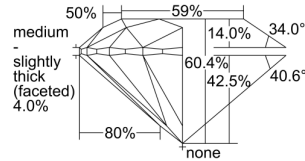

GIA®

FACSIMILE

GIA REPORT 2306981679

Verify this report at GIA.edu

GIA NATURAL DIAMOND DOSSIER®

October 23, 2018
GIA Report Number 2306981679
Shape and Cutting Style ..... Round Brilliant
Measurements ..... 4.45 - 4.47 x 2.69 mm

GRADING RESULTS

Carat Weight ..... 0.33 carat
Color Grade ..... G
Clarity Grade VS2
Cut Grade ..... Excellent

ADDITIONAL GRADING INFORMATION

Polish ..... Excellent
Symmetry ..... Excellent
Fluorescence ..... Faint
Clarity Characteristics ..... Cloud, Crystal
Inscription(s): GIA 2306981679

PROPORTIONS

Profile to actual proportions

GRADING SCALES

GIA COLOR SCALE	GIA CLARITY SCALE	GIA CUT SCALE	
D	FLAWLESS	EXCELLENT	
E	INTERNALLY FLAWLESS		
F		VVS₁	VERY GOOD
G	VVS₂		
H	VS₁	GOOD	
I	VS₂		
J	SI₁	FAIR	
K	SI₂		
L	I₁	POOR	
M	I₂		
N	I₃		
O			
P			
Q			
R			
S			
T			
U			
V			
W			
X			
Y			
Z