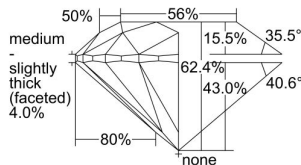

GIA®

FACSIMILE

GIA REPORT 2306673381

Verify this report at GIA.edu

GIA NATURAL DIAMOND DOSSIER®

September 22, 2018
GIA Report Number 2306673381
Shape and Cutting Style ..... Round Brilliant
Measurements ..... 5.33 - 5.40 x 3.34 mm

GRADING RESULTS

Carat Weight ..... 0.60 carat
Color Grade ..... F
Clarity Grade VVS1
Cut Grade ..... Excellent

ADDITIONAL GRADING INFORMATION

Polish ..... Excellent
Symmetry ..... Very Good
Fluorescence ..... Faint
Clarity Characteristics ..... Pinpoint, Indented Natural
Inscription(s): GIA 2306673381

PROPORTIONS

Profile to actual proportions

GRADING SCALES

GIA COLOR SCALE	GIA CLARITY SCALE	GIA CUT SCALE	
D	FLAWLESS	EXCELLENT	
E	INTERNALLY FLAWLESS		
F		VVS₁	VERY GOOD
G	VVS₂		
H	VS₁	GOOD	
I	VS₂		
J	SI₁	FAIR	
K	SI₂		
L	I₁	POOR	
M			
N			
O	I₂		
P			
Q			
R	I₃		
S			
T			
U			
V			
W			
X			
Y			
Z