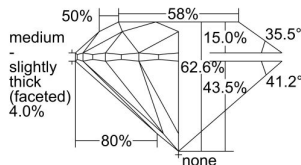

GIA®

FACSIMILE

GIA REPORT 2306551158

Verify this report at GIA.edu

GIA NATURAL DIAMOND DOSSIER®

September 11, 2018
GIA Report Number 2306551158
Shape and Cutting Style ..... Round Brilliant
Measurements ..... 4.43 - 4.46 x 2.78 mm

GRADING RESULTS

Carat Weight ..... 0.34 carat
Color Grade ..... G
Clarity Grade VVS1
Cut Grade ..... Excellent

ADDITIONAL GRADING INFORMATION

Polish ..... Excellent
Symmetry ..... Excellent
Fluorescence ..... Medium Blue
Clarity Characteristics..... Cloud, Pinpoint, Surface Graining
Inspection(s): GIA 2306551158

PROPORTIONS

Profile to actual proportions

GRADING SCALES

GIA COLOR SCALE	GIA CLARITY SCALE	GIA CUT SCALE	
D	FLAWLESS	EXCELLENT	
E	INTERNALLY FLAWLESS		
F		VVS₁	VERY GOOD
G	VVS₂		
H	VS₁	GOOD	
I	VS₂		
J	SI₁	FAIR	
K	SI₂		
L	I₁	POOR	
M	I₂		
N	I₃		
O			
P			
Q			
R			
S			
T			
U			
V			
W			
X			
Y			
Z