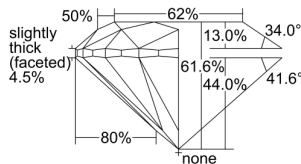

GIA®

FACSIMILE

GIA REPORT 2306229845

Verify this report at GIA.edu

GIA NATURAL DIAMOND DOSSIER®

August 17, 2018
GIA Report Number 2306229845
Shape and Cutting Style ..... Round Brilliant
Measurements ..... 5.26 - 5.29 x 3.25 mm

GRADING RESULTS

Carat Weight ..... 0.56 carat
Color Grade ..... H
Clarity Grade VS2
Cut Grade ..... Excellent

ADDITIONAL GRADING INFORMATION

Polish ..... Excellent
Symmetry ..... Excellent
Fluorescence ..... Faint
Clarity Characteristics ..... Crystal, Cloud
Inscription(s): GIA 2306229845

PROPORTIONS

Profile to actual proportions

GRADING SCALES

GIA COLOR SCALE	GIA CLARITY SCALE	GIA CUT SCALE	
D	FLAWLESS	EXCELLENT	
E	INTERNALLY FLAWLESS		
F		VVS₁	VERY GOOD
G	VVS₂		
H	VS₁	GOOD	
I	VS₂		
J	SI₁	FAIR	
K	SI₂		
L	I₁	POOR	
M			
N	I₂		
O	I₃		
P			
Q			
R			
S			
T			
U			
V			
W			
X			
Y			
Z