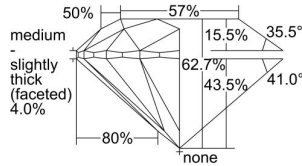

GIA®

FACSIMILE

GIA REPORT 2298970184

Verify this report at GIA.edu

GIA NATURAL DIAMOND DOSSIER®

July 26, 2018
GIA Report Number 2298970184
Shape and Cutting Style ..... Round Brilliant
Measurements ..... 5.35 - 5.39 x 3.37 mm

GRADING RESULTS

Carat Weight ..... 0.60 carat
Color Grade ..... D
Clarity Grade VVS1
Cut Grade ..... Excellent

ADDITIONAL GRADING INFORMATION

Polish ..... Excellent
Symmetry ..... Excellent
Fluorescence ..... Medium Blue
Clarity Characteristics..... Pinpoint, Feather, Indented Natural
Inscription(s): GIA 2298970184

PROPORTIONS

Profile to actual proportions