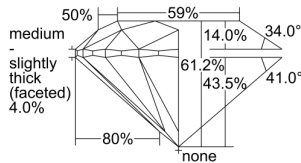

GIA®

FACSIMILE

GIA REPORT 2297942134

Verify this report at GIA.edu

GIA NATURAL DIAMOND DOSSIER®

July 25, 2018
GIA Report Number 2297942134
Shape and Cutting Style ..... Round Brilliant
Measurements ..... 5.28 - 5.31 x 3.24 mm

GRADING RESULTS

Carat Weight ..... 0.56 carat
Color Grade ..... H
Clarity Grade S11
Cut Grade ..... Excellent

ADDITIONAL GRADING INFORMATION

Polish ..... Excellent
Symmetry ..... Excellent
Fluorescence ..... None
Clarity Characteristics..... Crystal, Cloud, Feather
Inscription(s): GIA 2297942134

PROPORTIONS

Profile to actual proportions

GRADING SCALES

GIA COLOR SCALE

COLORESS	D
	E
	F
	G
	H
	I
	J
NEAR COLORESS	K
	L
FAINT	M
	N
	O
	P
VERY LIGHT	R
	S
	T
	U
	V
LIGHT	W
	X
	Y
	Z

GIA CLARITY SCALE

VERY VERY SLIGHTLY INCLUDED	FLAWLESS
	INTERNALLY FLAWLESS
VERY SLIGHTLY INCLUDED	VVS₁
	VVS₂
SLIGHTLY INCLUDED	VS₁
	VS₂
INCLUDED	SI₁
	SI₂
INCLUDED	I₁
	I₂
	I₃

GIA CUT SCALE

EXCELLENT
VERY GOOD
GOOD
FAIR
POOR