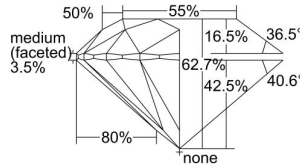

GIA®

FACSIMILE

GIA REPORT 2297938016

Verify this report at GIA.edu

GIA NATURAL DIAMOND DOSSIER®

July 24, 2018
GIA Report Number 2297938016
Shape and Cutting Style ..... Round Brilliant
Measurements ..... 5.19 - 5.21 x 3.26 mm

GRADING RESULTS

Carat Weight ..... 0.54 carat
Color Grade ..... D
Clarity Grade VS1
Cut Grade ..... Excellent

ADDITIONAL GRADING INFORMATION

Polish ..... Excellent
Symmetry ..... Excellent
Fluorescence ..... Faint
Clarity Characteristics..... Crystal, Pinpoint
Inscription(s): GIA 2297938016

PROPORTIONS

Profile to actual proportions

GRADING SCALES

GIA COLOR SCALE	GIA CLARITY SCALE	GIA CUT SCALE	
D	FLAWLESS	EXCELLENT	
E	INTERNALLY FLAWLESS		
F		VVS₁	VERY GOOD
G	VVS₂		
H	VS₁	GOOD	
I	VS₂		
J	SI₁	FAIR	
K	SI₂		
L	I₁	POOR	
M	I₂		
N	I₃		
O			
P			
Q			
R			
S			
T			
U			
V			
W			
X			
Y			
Z