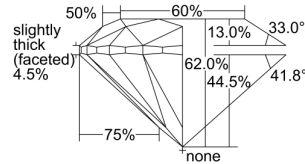

GIA®

FACSIMILE

GIA REPORT 2297679762

Verify this report at GIA.edu

GIA NATURAL DIAMOND DOSSIER®

July 05, 2018
GIA Report Number 2297679762
Shape and Cutting Style ..... Round Brilliant
Measurements ..... 4.75 - 4.78 x 2.95 mm

GRADING RESULTS

Carat Weight ..... 0.41 carat
Color Grade ..... G
Clarity Grade VVS1
Cut Grade ..... Excellent

ADDITIONAL GRADING INFORMATION

Polish ..... Excellent
Symmetry ..... Excellent
Fluorescence ..... Faint
Clarity Characteristics..... Pinpoint, Feather, Indented Natural
Inscription(s): GIA 2297679762

PROPORTIONS

Profile to actual proportions

GRADING SCALES

GIA COLOR SCALE	GIA CLARITY SCALE	GIA CUT SCALE	
D	FLAWLESS	EXCELLENT	
E	INTERNALLY FLAWLESS		
F		VVS₁	VERY GOOD
G	VVS₂		
H	VS₁	GOOD	
I	VS₂		
J	SI₁	FAIR	
K	SI₂		
L	I₁	POOR	
M	I₂		
N	I₃		
O			
P			
Q			
R			
S			
T			
U			
V			
W			
X			
Y			
Z