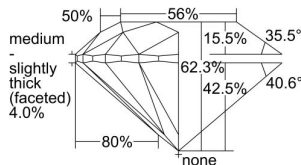

GIA®

FACSIMILE

GIA REPORT 2297605787

Verify this report at GIA.edu

GIA NATURAL DIAMOND DOSSIER®

June 26, 2018
GIA Report Number **2297605787**
Shape and Cutting Style ..... **Round Brilliant**
Measurements ..... **5.04 - 5.07 x 3.15 mm**

GRADING RESULTS

Carat Weight ..... **0.50 carat**
Color Grade ..... **D**
Clarity Grade **VS1**
Cut Grade ..... **Excellent**

ADDITIONAL GRADING INFORMATION

Polish ..... **Excellent**
Symmetry ..... **Excellent**
Fluorescence ..... **Faint**
Clarity Characteristics ..... **Crystal**
Inscription(s): **GIA 2297605787**

PROPORTIONS

Profile to actual proportions