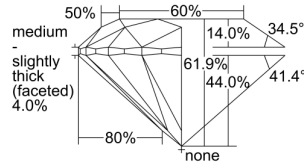

GIA®

FACSIMILE

GIA REPORT 2297528329

Verify this report at GIA.edu

GIA NATURAL DIAMOND DOSSIER®

June 20, 2018
GIA Report Number 2297528329
Shape and Cutting Style ..... Round Brilliant
Measurements ..... 5.13 - 5.14 x 3.18 mm

GRADING RESULTS

Carat Weight ..... 0.51 carat
Color Grade ..... G
Clarity Grade VS1
Cut Grade ..... Excellent

ADDITIONAL GRADING INFORMATION

Polish ..... Excellent
Symmetry ..... Excellent
Fluorescence ..... Faint
Clarity Characteristics..... Crystal, Cloud, Pinpoint
Inscription(s): GIA 2297528329

PROPORTIONS

Profile to actual proportions

GRADING SCALES

GIA COLOR SCALE	GIA CLARITY SCALE	GIA CUT SCALE	
D	FLAWLESS	EXCELLENT	
E	INTERNALLY FLAWLESS		
F		VVS₁	VERY GOOD
G	VVS₂		
H	VS₁	GOOD	
I	VS₂		
J	SI₁	FAIR	
K	SI₂		
L	I₁	POOR	
M	I₂		
N	I₃		
O			
P			
Q			
R			
S			
T			
U			
V			
W			
X			
Y			
Z