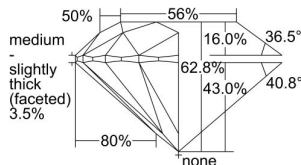

GIA®

FACSIMILE

GIA REPORT 2297527527

Verify this report at GIA.edu

GIA NATURAL DIAMOND DOSSIER®

June 19, 2018
GIA Report Number 2297527527
Shape and Cutting Style ..... Round Brilliant
Measurements ..... 5.17 - 5.21 x 3.26 mm

GRADING RESULTS

Carat Weight ..... 0.54 carat
Color Grade ..... D
Clarity Grade VS1
Cut Grade ..... Excellent

ADDITIONAL GRADING INFORMATION

Polish ..... Excellent
Symmetry ..... Excellent
Fluorescence ..... Medium Blue
Clarity Characteristics..... Crystal, Needle, Pinpoint
Inscription(s): GIA 2297527527

PROPORTIONS

Profile to actual proportions

GRADING SCALES

GIA COLOR SCALE

COLORESS	D
	E
	F
	G
	H
	I
	J
NEAR COLORESS	K
	L
Faint	M
	N
	O
	P
	R
	S
	T
	U
	V
	W
	X
	Y
Light	Z

GIA CLARITY SCALE

VERY VERY SLIGHTLY INCLUDED	FLAWLESS
	INTERNALLY FLAWLESS
VERY SLIGHTLY INCLUDED	VVS₁
	VVS₂
SLIGHTLY INCLUDED	VS₁
	VS₂
INCLUDED	SI₁
	SI₂
INCLUDED	I₁
	I₂
	I₃

GIA CUT SCALE

EXCELLENT
VERY GOOD
GOOD
FAIR
POOR