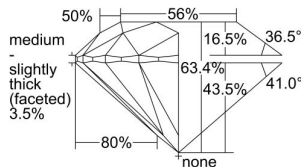

GIA®

FACSIMILE

GIA REPORT 2296948113

Verify this report at GIA.edu

GIA NATURAL DIAMOND DOSSIER®

August 10, 2018
GIA Report Number 2296948113
Shape and Cutting Style ..... Round Brilliant
Measurements ..... 4.69 - 4.72 x 2.99 mm

GRADING RESULTS

Carat Weight ..... 0.41 carat
Color Grade ..... D
Clarity Grade S11
Cut Grade ..... Excellent

ADDITIONAL GRADING INFORMATION

Polish ..... Excellent
Symmetry ..... Excellent
Fluorescence ..... Faint
Clarity Characteristics ..... Crystal
Inscription(s): GIA 2296948113

PROPORTIONS

Profile to actual proportions

GRADING SCALES

GIA COLOR SCALE	GIA CLARITY SCALE	GIA CUT SCALE
COLOURLESS	FLAWLESS	EXCELLENT
D	INTERNALLY FLAWLESS	
E	VVS₁	VERY GOOD
F		
G	VS₁	GOOD
H		
I	SI₁	FAIR
J		
K	I₁	POOR
L		
M	I₂	
N	I₃	
O		
P		
Q		
R		
S		
T		
U		
V		
W		
X		
Y		
Z