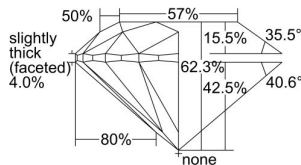

GIA®

FACSIMILE

GIA REPORT 2296944642

Verify this report at GIA.edu

GIA NATURAL DIAMOND DOSSIER®

July 23, 2018
GIA Report Number 2296944642
Shape and Cutting Style ..... Round Brilliant
Measurements ..... 5.63 - 5.67 x 3.52 mm

GRADING RESULTS

Carat Weight ..... 0.70 carat
Color Grade ..... F
Clarity Grade VVS1
Cut Grade ..... Excellent

ADDITIONAL GRADING INFORMATION

Polish ..... Excellent
Symmetry ..... Excellent
Fluorescence ..... Medium Blue
Clarity Characteristics ..... Pinpoint, Feather
Inscription(s): GIA 2296944642

PROPORTIONS

Profile to actual proportions