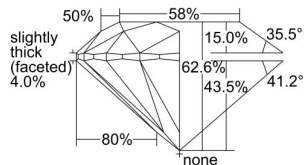

GIA®

FACSIMILE

GIA REPORT 2294962639

Verify this report at GIA.edu

GIA NATURAL DIAMOND DOSSIER®

July 25, 2018
GIA Report Number 2294962639
Shape and Cutting Style ..... Round Brilliant
Measurements ..... 5.36 - 5.40 x 3.37 mm

GRADING RESULTS

Carat Weight ..... 0.60 carat
Color Grade ..... F
Clarity Grade VVS1
Cut Grade ..... Excellent

ADDITIONAL GRADING INFORMATION

Polish ..... Excellent
Symmetry ..... Excellent
Fluorescence ..... None
Clarity Characteristics..... Internal Graining, Indented Natural,
Surface Graining

Inscription(s): GIA 2294962639

PROPORTIONS

Profile to actual proportions

GRADING SCALES

GIA COLOR SCALE	GIA CLARITY SCALE	GIA CUT SCALE	
D	FLAWLESS	EXCELLENT	
E	INTERNALLY FLAWLESS		
F		VVS₁	VERY GOOD
G	VVS₂		
H	VS₁	GOOD	
I	VS₂		
J	SI₁	FAIR	
K	SI₂		
L	I₁	POOR	
M	I₂		
N	I₃		
O			
P			
Q			
R			
S			
T			
U			
V			
W			
X			
Y			
Z