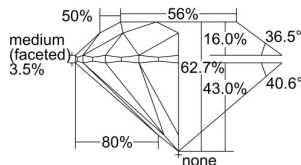

GIA®

FACSIMILE

GIA REPORT 2294885865

Verify this report at GIA.edu

GIA NATURAL DIAMOND DOSSIER®

July 20, 2018
GIA Report Number 2294885865
Shape and Cutting Style ..... Round Brilliant
Measurements ..... 5.19 - 5.23 x 3.27 mm

GRADING RESULTS

Carat Weight ..... 0.55 carat
Color Grade ..... D
Clarity Grade VS1
Cut Grade ..... Excellent

ADDITIONAL GRADING INFORMATION

Polish ..... Excellent
Symmetry ..... Excellent
Fluorescence ..... Strong Blue
Clarity Characteristics ..... Cloud, Crystal
Inscription(s): GIA 2294885865

PROPORTIONS

Profile to actual proportions

GRADING SCALES

GIA COLOR SCALE

COLORLESS	D
	E
	F
	G
	H
	I
	J
NEAR COLORLESS	K
	L
Faint	M
	N
	O
	P
	Q
	R
	S
	T
	U
	V
	W
	X
	Y
Light	Z

GIA CLARITY SCALE

FLAWLESS	VERY VERY SLIGHTLY INCLUDED	VVS₁	
			VVS₂
INTERNALLY FLAWLESS	VERY SLIGHTLY INCLUDED	VS₁	
		VS₂	
SLIGHTLY INCLUDED	SLIGHTLY INCLUDED	SI₁	
		SI₂	
INCLUDED	INCLUDED	I₁	
		I₂	
		I₃	

GIA CUT SCALE

EXCELLENT
VERY GOOD
GOOD
FAIR
POOR