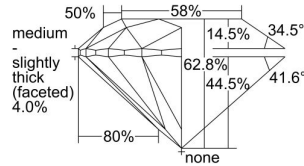

GIA®

FACSIMILE

GIA REPORT 2294569804

Verify this report at GIA.edu

GIA NATURAL DIAMOND DOSSIER®

June 22, 2018
GIA Report Number 2294569804
Shape and Cutting Style ..... Round Brilliant
Measurements ..... 4.70 - 4.73 x 2.96 mm

GRADING RESULTS

Carat Weight ..... 0.40 carat
Color Grade ..... D
Clarity Grade S11
Cut Grade ..... Excellent

ADDITIONAL GRADING INFORMATION

Polish ..... Excellent
Symmetry ..... Excellent
Fluorescence ..... Faint
Clarity Characteristics ..... Crystal
Inscription(s): GIA 2294569804

PROPORTIONS

Profile to actual proportions

GRADING SCALES

GIA COLOR SCALE	GIA CLARITY SCALE	GIA CUT SCALE	
D	FLAWLESS	EXCELLENT	
E	INTERNALLY FLAWLESS		
F		VVS₁	VERY GOOD
G	VVS₂		
H	VS₁	GOOD	
I	VS₂		
J	S1₁	FAIR	
K	S1₂		
L	I₁	POOR	
M	I₂		
N	I₃		
O			
P			
Q			
R			
S			
T			
U			
V			
W			
X			
Y			
Z