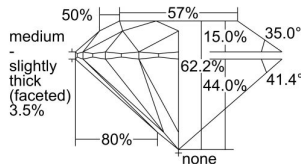

GIA®

FACSIMILE

GIA REPORT 2287922824

Verify this report at GIA.edu

GIA NATURAL DIAMOND DOSSIER®

April 27, 2018
GIA Report Number 2287922824
Shape and Cutting Style ..... Round Brilliant
Measurements ..... 5.11 - 5.13 x 3.19 mm

GRADING RESULTS

Carat Weight ..... 0.51 carat
Color Grade ..... D
Clarity Grade VS1
Cut Grade ..... Excellent

ADDITIONAL GRADING INFORMATION

Polish ..... Excellent
Symmetry ..... Excellent
Fluorescence ..... Faint
Clarity Characteristics..... Crystal, Cloud, Pinpoint
Inscription(s): GIA 2287922824

PROPORTIONS

Profile to actual proportions

GRADING SCALES

GIA COLOR SCALE	GIA CLARITY SCALE	GIA CUT SCALE
COLOURLESS	FLAWLESS	EXCELLENT
D	INTERNALLY FLAWLESS	
E	VVS₁	VERY GOOD
F		
G	VS₁	GOOD
H		
I	SI₁	FAIR
J		
K	I₁	POOR
L		
M	I₂	
N		
O	I₃	
P		
Q		
R		
S		
T		
U		
V		
W		
X		
Y		
Z