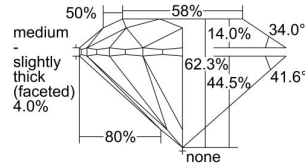

GIA®

FACSIMILE

GIA REPORT 2287593901

Verify this report at GIA.edu

GIA NATURAL DIAMOND DOSSIER®

March 30, 2018
GIA Report Number 2287593901
Shape and Cutting Style ..... Round Brilliant
Measurements ..... 5.28 - 5.33 x 3.31 mm

GRADING RESULTS

Carat Weight ..... 0.57 carat
Color Grade ..... H
Clarity Grade S11
Cut Grade ..... Excellent

ADDITIONAL GRADING INFORMATION

Polish ..... Excellent
Symmetry ..... Excellent
Fluorescence ..... None
Clarity Characteristics ..... Crystal, Cloud
Inscription(s): GIA 2287593901

PROPORTIONS

Profile to actual proportions

GRADING SCALES

GIA COLOR SCALE	GIA CLARITY SCALE	GIA CUT SCALE	
D	FLAWLESS	EXCELLENT	
E	INTERNALLY FLAWLESS		
F		VVS₁	VERY GOOD
G	VVS₂		
H	VS₁	GOOD	
I	VS₂		
J	S1₁	FAIR	
K	S1₂		
L	I₁	POOR	
M	I₂		
N	I₃		
O			
P			
Q			
R			
S			
T			
U			
V			
W			
X			
Y			
Z