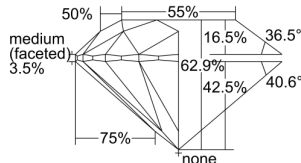

GIA®

FACSIMILE

GIA REPORT 2277710305

Verify this report at GIA.edu

GIA NATURAL DIAMOND DOSSIER®

December 29, 2017
GIA Report Number 2277710305
Shape and Cutting Style ..... Round Brilliant
Measurements ..... 5.92 - 5.95 x 3.73 mm

GRADING RESULTS

Carat Weight ..... 0.81 carat
Color Grade ..... H
Clarity Grade S11
Cut Grade ..... Excellent

ADDITIONAL GRADING INFORMATION

Polish ..... Excellent
Symmetry ..... Excellent
Fluorescence ..... Medium Blue
Clarity Characteristics ..... Cloud, Crystal, Cavity
Inscription(s): GIA 2277710305

PROPORTIONS

Profile to actual proportions

GRADING SCALES

GIA COLOR SCALE

COLOURESS	D
	E
	F
	G
	H
	I
	J
NEAR COLOURESS	K
	L
FAINT	M
	N
	O
	P
	Q
VERY LIGHT	R
	S
	T
	U
	V
	W
	X
	Y
LIGHT	Z

GIA CLARITY SCALE

FLAWLESS	VERY VERY SLIGHTLY INCLUDED	VVS₁	VVS₂	VS₁	VS₂	S1₁	S1₂	I₁	I₂	I₃	
											INTERNALLY FLAWLESS

GIA CUT SCALE

EXCELLENT
VERY GOOD
GOOD
FAIR
POOR