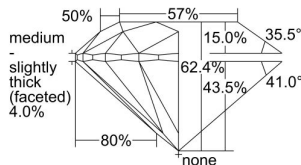

GIA®

FACSIMILE

GIA REPORT 2268923114

Verify this report at gia.edu

GIA DIAMOND DOSSIER®

September 12, 2017
GIA Report Number 2268923114
Shape and Cutting Style ..... Round Brilliant
Measurements ..... 5.15 - 5.19 x 3.23 mm

GRADING RESULTS

Carat Weight ..... 0.53 carat
Color Grade ..... D
Clarity Grade VVS2
Cut Grade ..... Excellent

ADDITIONAL GRADING INFORMATION

Polish ..... Excellent
Symmetry ..... Excellent
Fluorescence ..... Medium Blue
Clarity Characteristics..... Pinpoint, Needle, Feather, Cloud
Inscription(s): GIA 2268923114

PROPORTIONS

Profile to actual proportions