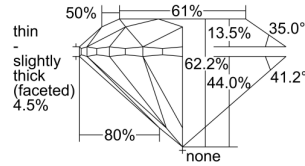

GIA®

FACSIMILE

GIA REPORT 2205636996

Verify this report at GIA.edu

GIA NATURAL DIAMOND DOSSIER®

October 03, 2019
GIA Report Number 2205636996
Shape and Cutting Style ..... Round Brilliant
Measurements ..... 5.59 - 5.67 x 3.50 mm

GRADING RESULTS

Carat Weight ..... 0.70 carat
Color Grade ..... F
Clarity Grade VS1
Cut Grade ..... Excellent

ADDITIONAL GRADING INFORMATION

Polish ..... Excellent
Symmetry ..... Very Good
Fluorescence ..... Faint
Clarity Characteristics..... Crystal, Feather, Cloud, Pinpoint
Inscription(s): GIA 2205636996

PROPORTIONS

GRADING SCALES

GIA COLOR SCALE	GIA CLARITY SCALE	GIA CUT SCALE	
D	FLAWLESS	EXCELLENT	
E	INTERNALLY FLAWLESS		
F		VVS₁	VERY GOOD
G	VVS₂		
H	VS₁	GOOD	
I	VS₂		
J	SI₁	FAIR	
K	SI₂		
L	I₁	POOR	
M	I₂		
N	I₃		
O			
P			
Q			
R			
S			
T			
U			
V			
W			
X			
Y			
Z