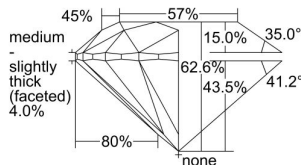

GIA®

FACSIMILE

GIA REPORT 2205618420

Verify this report at GIA.edu

GIA NATURAL DIAMOND DOSSIER®

September 26, 2019
GIA Report Number 2205618420
Shape and Cutting Style ..... Round Brilliant
Measurements ..... 5.64 - 5.67 x 3.54 mm

GRADING RESULTS

Carat Weight ..... 0.70 carat
Color Grade ..... H
Clarity Grade VS1
Cut Grade ..... Excellent

ADDITIONAL GRADING INFORMATION

Polish ..... Excellent
Symmetry ..... Excellent
Fluorescence ..... None
Clarity Characteristics..... Crystal, Cloud, Indented Natural
Inscription(s): GIA 2205618420

PROPORTIONS

Profile to actual proportions

GRADING SCALES

GIA COLOR SCALE	GIA CLARITY SCALE	GIA CUT SCALE	
D	FLAWLESS	EXCELLENT	
E	INTERNALLY FLAWLESS		
F		VVS₁	VERY GOOD
G	VVS₂		
H	VS₁	GOOD	
I	VS₂		
J	SI₁	FAIR	
K	SI₂		
L	I₁	POOR	
M			
N	I₂		
O			
P	I₃		
Q			
R			
S			
T			
U			
V			
W			
X			
Y			
Z