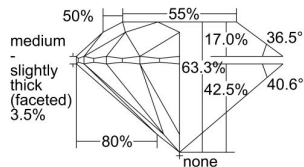

GIA®

FACSIMILE

GIA REPORT 2205598563

Verify this report at GIA.edu

GIA NATURAL DIAMOND DOSSIER®

September 19, 2019
GIA Report Number 2205598563
Shape and Cutting Style ..... Round Brilliant
Measurements ..... 5.87 - 5.91 x 3.73 mm

GRADING RESULTS

Carat Weight ..... 0.80 carat
Color Grade ..... F
Clarity Grade VS2
Cut Grade ..... Excellent

ADDITIONAL GRADING INFORMATION

Polish ..... Excellent
Symmetry ..... Very Good
Fluorescence ..... None
Clarity Characteristics ..... Cloud, Crystal
Inscription(s): GIA 2205598563

PROPORTIONS

Profile to actual proportions

GRADING SCALES

GIA COLOR SCALE	GIA CLARITY SCALE	GIA CUT SCALE	
D	FLAWLESS	EXCELLENT	
E	INTERNALLY FLAWLESS		
F		VVS₁	VERY GOOD
G	VVS₂		
H	VS₁	GOOD	
I	VS₂		
J	SI₁	FAIR	
K	SI₂		
L	I₁	POOR	
M	I₂		
N	I₃		
O			
P			
Q			
R			
S			
T			
U			
V			
W			
X			
Y			
Z