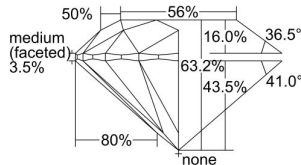

GIA®

FACSIMILE

GIA NATURAL DIAMOND DOSSIER®

September 16, 2019
GIA Report Number 2205589247
Shape and Cutting Style ..... Round Brilliant
Measurements ..... 5.44 - 5.47 x 3.45 mm

GRADING RESULTS

Carat Weight ..... 0.63 carat
Color Grade ..... F
Clarity Grade S11
Cut Grade ..... Excellent

ADDITIONAL GRADING INFORMATION

Polish ..... Excellent
Symmetry ..... Excellent
Fluorescence ..... None
Clarity Characteristics ..... Crystal
Inscription(s): GIA 2205589247

GIA REPORT 2205589247

Verify this report at GIA.edu

PROPORTIONS

Profile to actual proportions

GRADING SCALES

GIA COLOR SCALE

COLORESS	D
	E
	F
	G
	H
	I
	J
NEAR COLORESS	K
	L
Faint	M
	N
	O
	P
	Q
	R
	S
	T
	U
	V
	W
	X
	Y
Light	Z

GIA CLARITY SCALE

VERY VERY SLIGHTLY INCLUDED	FLAWLESS
	INTERNALLY FLAWLESS
VERY SLIGHTLY INCLUDED	VVS₁
	VVS₂
SLIGHTLY INCLUDED	VS₁
	VS₂
INCLUDED	I₁
	I₂
	I₃

GIA CUT SCALE

EXCELLENT
VERY GOOD
GOOD
FAIR
POOR