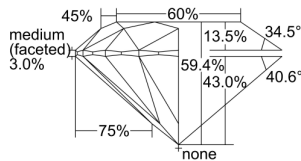

GIA®

FACSIMILE

GIA REPORT 2205588706

Verify this report at GIA.edu

GIA NATURAL DIAMOND DOSSIER®

September 17, 2019
GIA Report Number 2205588706
Shape and Cutting Style ..... Round Brilliant
Measurements ..... 5.76 - 5.78 x 3.43 mm

GRADING RESULTS

Carat Weight ..... 0.70 carat
Color Grade ..... D
Clarity Grade VS1
Cut Grade ..... Excellent

ADDITIONAL GRADING INFORMATION

Polish ..... Excellent
Symmetry ..... Very Good
Fluorescence ..... Strong Blue
Clarity Characteristics ..... Cloud, Pinpoint
Inscription(s): GIA 2205588706

PROPORTIONS

Profile to actual proportions

GRADING SCALES

GIA COLOR SCALE	GIA CLARITY SCALE	GIA CUT SCALE	
D	FLAWLESS	EXCELLENT	
E	INTERNALLY FLAWLESS		
F		VVS₁	VERY GOOD
G	VVS₂		
H	VS₁	GOOD	
I	VS₂		
J	SI₁	FAIR	
K	SI₂		
L	I₁	POOR	
M	I₂		
N	I₃		
O			
P			
Q			
R			
S			
T			
U			
V			
W			
X			
Y			
Z