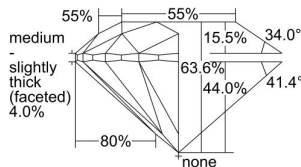

GIA®

FACSIMILE

GIA REPORT 2205557339

Verify this report at GIA.edu

GIA NATURAL DIAMOND DOSSIER®

August 30, 2019
GIA Report Number 2205557339
Shape and Cutting Style ..... Round Brilliant
Measurements ..... 6.10 - 6.14 x 3.89 mm

GRADING RESULTS

Carat Weight ..... 0.90 carat
Color Grade ..... G
Clarity Grade VS1
Cut Grade ..... Excellent

ADDITIONAL GRADING INFORMATION

Polish ..... Excellent
Symmetry ..... Excellent
Fluorescence ..... Medium Blue
Clarity Characteristics ..... Crystal, Indented Natural
Inscription(s): GIA 2205557339

PROPORTIONS

Profile to actual proportions

GRADING SCALES

GIA COLOR SCALE

COLORED	D
	E
	F
	G
	H
	I
	J
NEAR COLORLESS	K
	L
	M
	N
	O
	P
	Q
	R
	S
	T
	U
	V
	W
	X
	Y
	Z

GIA CLARITY SCALE

FLAWLESS	INTERNAL FLAWLESS	
		FLAWLESS
VERY VERY SLIGHTLY INCLUDED	VERY SLIGHTLY INCLUDED	
		VVS₁
VERY SLIGHTLY INCLUDED	SLIGHTLY INCLUDED	
		VVS₂
SLIGHTLY INCLUDED	INCLUDED	
		VS₁
SLIGHTLY INCLUDED	INCLUDED	
		VS₂
SLIGHTLY INCLUDED	INCLUDED	
		SI₁
SLIGHTLY INCLUDED	INCLUDED	
		SI₂
INCLUDED	INCLUDED	
		I₁
INCLUDED	INCLUDED	
		I₂
INCLUDED	INCLUDED	
		I₃

GIA CUT SCALE

EXCELLENT
VERY GOOD
GOOD
FAIR
POOR