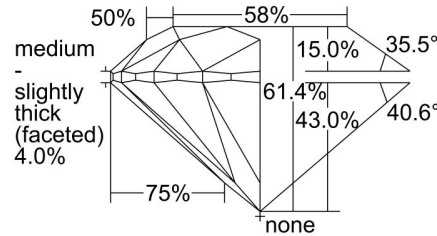

**GIA NATURAL DIAMOND GRADING REPORT**

 August 26, 2019  
 GIA Report Number ..... 2205543853  
 Shape and Cutting Style ..... Round Brilliant  
 Measurements ..... 6.37 - 6.42 x 3.93 mm

**GRADING RESULTS**

 Carat Weight ..... 1.00 carat  
 Color Grade ..... D  
 Clarity Grade ..... SI1  
 Cut Grade ..... Excellent

**ADDITIONAL GRADING INFORMATION**

 Polish ..... Excellent  
 Symmetry ..... Excellent  
 Fluorescence ..... Medium Blue  
 Inscription(s): GIA 2205543853  
**Comments:** Pinpoints are not shown.

**PROPORTIONS**

Profile to actual proportions

**CLARITY CHARACTERISTICS**

**KEY TO SYMBOLS\***

- Crystal

\* Red symbols denote internal characteristics (inclusions). Green or black symbols denote external characteristics (blemishes). Diagram is an approximate representation of the diamond, and symbols shown indicate type, position, and approximate size of clarity characteristics. All clarity characteristics may not be shown. Details of finish are not shown.