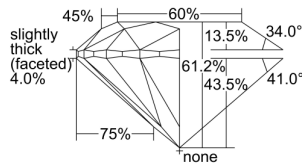

GIA®

FACSIMILE

GIA REPORT 2205538356

Verify this report at GIA.edu

GIA NATURAL DIAMOND DOSSIER®

August 22, 2019
GIA Report Number 2205538356
Shape and Cutting Style ..... Round Brilliant
Measurements ..... 5.97 - 6.00 x 3.66 mm

GRADING RESULTS

Carat Weight ..... 0.81 carat
Color Grade ..... D
Clarity Grade VS1
Cut Grade ..... Excellent

ADDITIONAL GRADING INFORMATION

Polish ..... Excellent
Symmetry ..... Excellent
Fluorescence ..... Medium Blue
Clarity Characteristics ..... Crystal
Inscription(s): GIA 2205538356

PROPORTIONS

GRADING SCALES

GIA COLOR SCALE

COLOURESS	D
	E
	F
	G
	H
	I
	J
NEAR COLOURESS	K
	L
FAIN	M
	N
	O
	P
	R
VERY LIGHT	S
	T
	U
	V
	W
	X
	Y
LIGHT	Z

GIA CLARITY SCALE

FLAWLESS	VERY VERY SLIGHTLY INCLUDED	VS₁	VS₂	VS₁	VS₂	SI₁	SI₂	I₁	I₂	I₃			
											VERY SLIGHTLY INCLUDED	SLIGHTLY INCLUDED	INCLUDED

GIA CUT SCALE

EXCELLENT
VERY GOOD
GOOD
FAIR
POOR