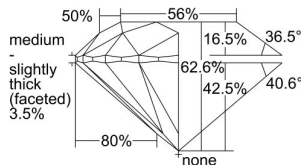

GIA®

FACSIMILE

GIA REPORT 2203557734

Verify this report at GIA.edu

GIA NATURAL DIAMOND DOSSIER®

August 30, 2019
GIA Report Number 2203557734
Shape and Cutting Style ..... Round Brilliant
Measurements ..... 5.62 - 5.67 x 3.53 mm

GRADING RESULTS

Carat Weight ..... 0.70 carat
Color Grade ..... F
Clarity Grade VS2
Cut Grade ..... Excellent

ADDITIONAL GRADING INFORMATION

Polish ..... Excellent
Symmetry ..... Excellent
Fluorescence ..... Faint
Clarity Characteristics ..... Crystal, Feather
Inscription(s): GIA 2203557734

PROPORTIONS

Profile to actual proportions

GRADING SCALES

GIA COLOR SCALE	GIA CLARITY SCALE	GIA CUT SCALE	
D	FLAWLESS	EXCELLENT	
E	INTERNALLY FLAWLESS		
F		VVS₁	VERY GOOD
G	VVS₂		
H	VS₁	GOOD	
I	VS₂		
J	SI₁	FAIR	
K	SI₂		
L	I₁	POOR	
M	I₂		
N	I₃		
O			
P			
Q			
R			
S			
T			
U			
V			
W			
X			
Y			
Z