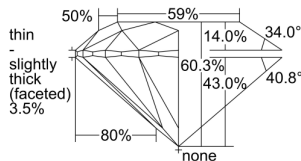

GIA®

FACSIMILE

GIA REPORT 2203501319

Verify this report at GIA.edu

GIA NATURAL DIAMOND DOSSIER®

August 06, 2019
GIA Report Number 2203501319
Shape and Cutting Style ..... Round Brilliant
Measurements ..... 5.75 - 5.77 x 3.47 mm

GRADING RESULTS

Carat Weight ..... 0.70 carat
Color Grade ..... E
Clarity Grade VVS1
Cut Grade ..... Excellent

ADDITIONAL GRADING INFORMATION

Polish ..... Excellent
Symmetry ..... Excellent
Fluorescence ..... Medium Blue
Clarity Characteristics ..... Cloud, Indented Natural
Inscription(s): GIA 2203501319

PROPORTIONS

Profile to actual proportions

GRADING SCALES

GIA COLOR SCALE	GIA CLARITY SCALE	GIA CUT SCALE	
D	FLAWLESS	EXCELLENT	
E	INTERNALLY FLAWLESS		
F		VVS₁	VERY GOOD
G	VVS₂		
H	VS₁	GOOD	
I	VS₂		
J	SI₁	FAIR	
K	SI₂		
L	I₁	POOR	
M			
N			
O	I₂		
P			
Q			
R	I₃		
S			
T			
U			
V			
W			
X			
Y			
Z