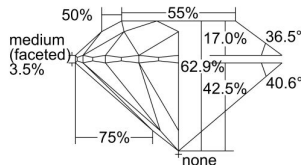

GIA®

FACSIMILE

GIA REPORT 2203499554

Verify this report at GIA.edu

GIA NATURAL DIAMOND DOSSIER®

August 05, 2019
GIA Report Number 2203499554
Shape and Cutting Style ..... Round Brilliant
Measurements ..... 4.72 - 4.73 x 2.97 mm

GRADING RESULTS

Carat Weight ..... 0.41 carat
Color Grade ..... D
Clarity Grade VS1
Cut Grade ..... Excellent

ADDITIONAL GRADING INFORMATION

Polish ..... Excellent
Symmetry ..... Excellent
Fluorescence ..... Faint
Clarity Characteristics ..... Crystal, Pinpoint
Inscription(s): GIA 2203499554

PROPORTIONS

Profile to actual proportions

GRADING SCALES

GIA
COLOR
SCALE

COLORLESS	D
	E
	F
	G
	H
	I
	J
NEAR COLORLESS	K
	L
Faint	M
	N
	O
	P
Very Light	Q
	R
	S
	T
	U
	V
Light	W
	X
	Y
	Z

GIA
CLARITY
SCALE

FLAWLESS	VERY VERY SLIGHTLY INCLUDED	VVS₁	
			VVS₂
INTERNALLY FLAWLESS	VERY SLIGHTLY INCLUDED	VS₁	
		VS₂	
SLIGHTLY INCLUDED	SLIGHTLY INCLUDED	SI₁	
		SI₂	
INCLUDED	INCLUDED	I₁	
		I₂	
		I₃	

GIA
CUT
SCALE

EXCELLENT	VERY GOOD	GOOD	FAIR	POOR