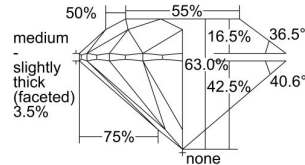

GIA®

FACSIMILE

GIA REPORT 2203498529

Verify this report at GIA.edu

GIA NATURAL DIAMOND DOSSIER®

August 08, 2019
GIA Report Number 2203498529
Shape and Cutting Style ..... Round Brilliant
Measurements ..... 4.75 - 4.78 x 3.00 mm

GRADING RESULTS

Carat Weight ..... 0.42 carat
Color Grade ..... D
Clarity Grade VVS1
Cut Grade ..... Excellent

ADDITIONAL GRADING INFORMATION

Polish ..... Excellent
Symmetry ..... Excellent
Fluorescence ..... Strong Blue
Clarity Characteristics ..... Chip, Surface Graining
Inscription(s): GIA 2203498529

PROPORTIONS

Profile to actual proportions

GRADING SCALES

GIA COLOR SCALE	GIA CLARITY SCALE	GIA CUT SCALE
COLOURLESS	FLAWLESS	EXCELLENT
D	INTERNALLY FLAWLESS	
E	VVS₁	VERY GOOD
F		
G	VS₁	GOOD
H		
I	SI₁	FAIR
J		
K	I₁	POOR
L		
M	I₂	
N		
O	I₃	
P		
Q		
R		
S		
T		
U		
V		
W		
X		
Y		
Z