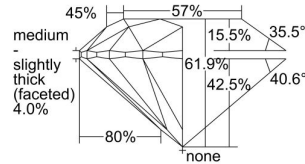

GIA®

FACSIMILE

GIA REPORT 1349472867

Verify this report at GIA.edu

GIA NATURAL DIAMOND DOSSIER®

January 01, 2020
GIA Report Number 1349472867
Shape and Cutting Style ..... Round Brilliant
Measurements ..... 4.57 - 4.61 x 2.84 mm

GRADING RESULTS

Carat Weight ..... 0.37 carat
Color Grade ..... E
Clarity Grade VS1
Cut Grade ..... Excellent

ADDITIONAL GRADING INFORMATION

Polish ..... Excellent
Symmetry ..... Excellent
Fluorescence ..... None
Clarity Characteristics..... Crystal, Feather, Cloud, Pinpoint
Inscription(s): GIA 1349472867

PROPORTIONS

Profile to actual proportions

GRADING SCALES

GIA COLOR SCALE	GIA CLARITY SCALE	GIA CUT SCALE	
D	FLAWLESS	EXCELLENT	
E	INTERNALLY FLAWLESS		
F		VVS₁	VERY GOOD
G	VVS₂		
H	VS₁	GOOD	
I	VS₂		
J	SI₁	FAIR	
K	SI₂		
L	I₁	POOR	
M	I₂		
N	I₃		
O			
P			
Q			
R			
S			
T			
U			
V			
W			
X			
Y			
Z