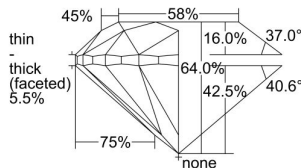

GIA®

FACSIMILE

GIA REPORT 1349453724

Verify this report at GIA.edu

GIA NATURAL DIAMOND DOSSIER®

December 30, 2019
GIA Report Number 1349453724
Shape and Cutting Style ..... Round Brilliant
Measurements ..... 4.15 - 4.20 x 2.67 mm

GRADING RESULTS

Carat Weight ..... 0.30 carat
Color Grade ..... E
Clarity Grade VS1
Cut Grade ..... Very Good

ADDITIONAL GRADING INFORMATION

Polish ..... Excellent
Symmetry ..... Very Good
Fluorescence ..... None
Clarity Characteristics ..... Feather, Cloud, Pinpoint
Inscription(s): GIA 1349453724

PROPORTIONS

Profile to actual proportions

GRADING SCALES

GIA COLOR SCALE	GIA CLARITY SCALE	GIA CUT SCALE	
D	FLAWLESS	EXCELLENT	
E	INTERNALLY FLAWLESS		
F		VVS₁	VERY GOOD
G	VVS₂		
H	VS₁	GOOD	
I	VS₂		
J	SI₁	FAIR	
K	SI₂		
L	I₁	POOR	
M			
N			
O	I₂		
P			
Q			
R	I₃		
S			
T			
U			
V			
W			
X			
Y			
Z