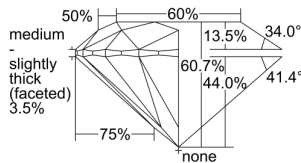

GIA®

FACSIMILE

GIA REPORT 1349400472

Verify this report at GIA.edu

GIA NATURAL DIAMOND DOSSIER®

December 24, 2019
GIA Report Number 1349400472
Shape and Cutting Style ..... Round Brilliant
Measurements ..... 5.99 - 6.02 x 3.64 mm

GRADING RESULTS

Carat Weight ..... 0.80 carat
Color Grade ..... E
Clarity Grade VVS1
Cut Grade ..... Excellent

ADDITIONAL GRADING INFORMATION

Polish ..... Excellent
Symmetry ..... Excellent
Fluorescence ..... None
Clarity Characteristics ..... Pinpoint, Cloud, Feather
Inscription(s): GIA 1349400472

PROPORTIONS

Profile to actual proportions

GRADING SCALES

GIA COLOR SCALE	GIA CLARITY SCALE	GIA CUT SCALE	
D	FLAWLESS	EXCELLENT	
E	INTERNALLY FLAWLESS		
F		VVS₁	VERY GOOD
G	VVS₂		
H	VS₁	GOOD	
I	VS₂		
J	SI₁	FAIR	
K	SI₂		
L	I₁	POOR	
M	I₂		
N	I₃		
O			
P			
Q			
R			
S			
T			
U			
V			
W			
X			
Y			
Z