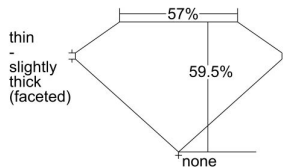

GIA®

FACSIMILE

GIA REPORT 1349313561

Verify this report at GIA.edu

GIA NATURAL DIAMOND DOSSIER®

December 12, 2019
GIA Report Number 1349313561
Shape and Cutting Style ..... Heart Brilliant
Measurements ..... 5.50 x 6.20 x 3.69 mm

GRADING RESULTS

Carat Weight ..... 0.70 carat
Color Grade ..... H
Clarity Grade VS2

ADDITIONAL GRADING INFORMATION

Polish ..... Excellent
Symmetry ..... Excellent
Fluorescence ..... None
Clarity Characteristics ..... Crystal, Cloud
Inspection(s): GIA 1349313561

PROPORTIONS

Profile not to actual proportions

GRADING SCALES

GIA COLOR SCALE		GIA CLARITY SCALE		
COLORLESS	D	VERY VERY SLIGHTLY INCLUDED	FLAWLESS	
	E		INTERNALLY FLAWLESS	
	F		VVS₁	
	G		VVS₂	
	NEAR COLORLESS	H	VERY SLIGHTLY INCLUDED	VS₁
		I		VS₂
		J	SLIGHTLY INCLUDED	S₁
		K		S₂
		L		I₁
		M		I₂
FAINT	N	INCLUDED	I₃	
	O			
	P			
	Q			
	R			
	S			
VERT LIGHT	T			
	U			
	V			
	W			
	X			
	Y			
LIGHT	Z