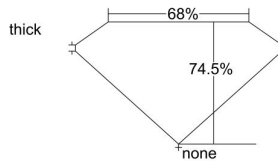

GIA®

FACSIMILE

GIA REPORT 1349294318

Verify this report at GIA.edu

GIA NATURAL DIAMOND DOSSIER®

December 11, 2019
GIA Report Number 1349294318
Shape and Cutting Style ..... Square Modified Brilliant
Measurements ..... 4.77 x 4.75 x 3.54 mm

GRADING RESULTS

Carat Weight ..... 0.70 carat
Color Grade ..... D
Clarity Grade VS1

ADDITIONAL GRADING INFORMATION

Polish ..... Excellent
Symmetry ..... Very Good
Fluorescence ..... None
Clarity Characteristics..... Crystal, Cloud, Needle, Pinpoint
Inspection(s): GIA 1349294318

PROPORTIONS

Profile not to actual proportions

GRADING SCALES

GIA COLOR SCALE		GIA CLARITY SCALE			
COLORLESS	D	VERY VERY SLIGHTLY INCLUDED	FLAWLESS		
	E		INTERNALLY FLAWLESS		
	F		VS₁		
	NEAR COLORLESS	G	VERY SLIGHTLY INCLUDED	VS₂	
		H		VS₁	
		FANT	I	SLIGHTLY INCLUDED	VS₂
			J		SI₁
			K		SI₂
	VERT LIGHT	L	INCLUDED	I₁	
		M		I₂	
N		I₃			
LIGHT		O			
		P			
		Q			
		R			
		S