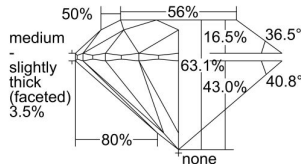

GIA®

FACSIMILE

GIA REPORT 1349291311

Verify this report at GIA.edu

GIA NATURAL DIAMOND DOSSIER®

December 11, 2019
GIA Report Number 1349291311
Shape and Cutting Style ..... Round Brilliant
Measurements ..... 5.87 - 5.91 x 3.72 mm

GRADING RESULTS

Carat Weight ..... 0.80 carat
Color Grade ..... D
Clarity Grade S11
Cut Grade ..... Excellent

ADDITIONAL GRADING INFORMATION

Polish ..... Excellent
Symmetry ..... Excellent
Fluorescence ..... None
Clarity Characteristics ..... Cloud
Inscription(s): GIA 1349291311

PROPORTIONS

Profile to actual proportions