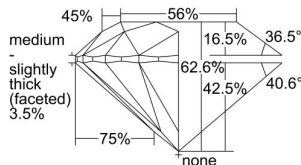

GIA®

FACSIMILE

GIA REPORT 1349265754

Verify this report at GIA.edu

GIA NATURAL DIAMOND DOSSIER®

December 06, 2019
GIA Report Number 1349265754
Shape and Cutting Style ..... Round Brilliant
Measurements ..... 5.64 - 5.68 x 3.54 mm

GRADING RESULTS

Carat Weight ..... 0.70 carat
Color Grade ..... G
Clarity Grade S11
Cut Grade ..... Excellent

ADDITIONAL GRADING INFORMATION

Polish ..... Excellent
Symmetry ..... Excellent
Fluorescence ..... Faint
Clarity Characteristics ..... Cloud, Crystal, Feather
Inscription(s): GIA 1349265754

PROPORTIONS

Profile to actual proportions