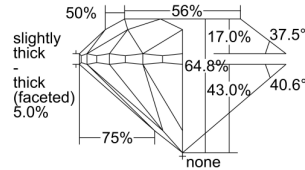

GIA®

FACSIMILE

GIA REPORT 1349265731

Verify this report at GIA.edu

GIA NATURAL DIAMOND DOSSIER®

December 06, 2019
GIA Report Number 1349265731
Shape and Cutting Style ..... Round Brilliant
Measurements ..... 5.99 - 6.04 x 3.90 mm

GRADING RESULTS

Carat Weight ..... 0.90 carat
Color Grade ..... G
Clarity Grade S11
Cut Grade ..... Very Good

ADDITIONAL GRADING INFORMATION

Polish ..... Excellent
Symmetry ..... Excellent
Fluorescence ..... None
Clarity Characteristics..... Feather, Crystal, Cloud
Inscription(s): GIA 1349265731

PROPORTIONS

Profile to actual proportions

GRADING SCALES

GIA COLOR SCALE	GIA CLARITY SCALE	GIA CUT SCALE	
D	FLAWLESS	EXCELLENT	
E	INTERNALLY FLAWLESS		
F		VVS₁	VERY GOOD
G	VVS₂		
H	VS₁	GOOD	
I	VS₂		
J	S1₁	FAIR	
K	S1₂		
L	I₁	POOR	
M	I₂		
N	I₃		
O			
P			
Q			
R			
S			
T			
U			
V			
W			
X			
Y			
Z