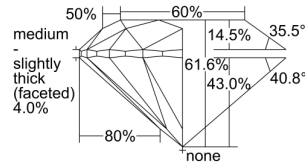

GIA®

FACSIMILE

GIA REPORT 1349218662

Verify this report at GIA.edu

GIA NATURAL DIAMOND DOSSIER®

December 03, 2019
GIA Report Number 1349218662
Shape and Cutting Style ..... Round Brilliant
Measurements ..... 4.26 - 4.28 x 2.63 mm

GRADING RESULTS

Carat Weight ..... 0.30 carat
Color Grade ..... G
Clarity Grade VS1
Cut Grade ..... Excellent

ADDITIONAL GRADING INFORMATION

Polish ..... Excellent
Symmetry ..... Excellent
Fluorescence ..... Medium Blue
Clarity Characteristics..... Crystal, Feather, Pinpoint
Inscription(s): GIA 1349218662

PROPORTIONS

Profile to actual proportions

GRADING SCALES

GIA COLOR SCALE

COLORED	D
	E
	F
	G
	H
	I
	J
NEAR COLORLESS	K
	L
	M
	N
	O
	P
	Q
	R
	S
	T
	U
	V
	W
	X
	Y
	Z

GIA CLARITY SCALE

FLAWLESS	VERY VERY SLIGHTLY INCLUDED	VS₁	VS₂	VS₁	VS₂	SL₁	SL₂	I₁	I₂	I₃	
											FLAWLESS
INTERNALLY FLAWLESS	VERY SLIGHTLY INCLUDED										

GIA CUT SCALE

EXCELLENT
VERY GOOD
GOOD
FAIR
POOR