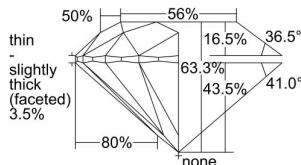

GIA®

FACSIMILE

GIA REPORT 1349172541

Verify this report at GIA.edu

GIA NATURAL DIAMOND DOSSIER®

November 25, 2019
GIA Report Number 1349172541
Shape and Cutting Style ..... Round Brilliant
Measurements ..... 5.62 - 5.66 x 3.57 mm

GRADING RESULTS

Carat Weight ..... 0.70 carat
Color Grade ..... H
Clarity Grade VS1
Cut Grade ..... Excellent

ADDITIONAL GRADING INFORMATION

Polish ..... Excellent
Symmetry ..... Very Good
Fluorescence ..... None
Clarity Characteristics..... Feather, Needle, Pinpoint, Indented
Natural

Inscription(s): GIA 1349172541

PROPORTIONS

Profile to actual proportions