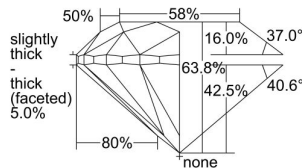

GIA®

FACSIMILE

GIA REPORT 1349077715

Verify this report at GIA.edu

GIA NATURAL DIAMOND DOSSIER®

November 05, 2019
GIA Report Number 1349077715
Shape and Cutting Style ..... Round Brilliant
Measurements ..... 4.43 - 4.48 x 2.84 mm

GRADING RESULTS

Carat Weight ..... 0.36 carat
Color Grade ..... G
Clarity Grade S11
Cut Grade ..... Very Good

ADDITIONAL GRADING INFORMATION

Polish ..... Very Good
Symmetry ..... Very Good
Fluorescence ..... Medium Blue
Clarity Characteristics ..... Cloud
Inscription(s): GIA 1349077715

PROPORTIONS

Profile to actual proportions

GRADING SCALES

GIA COLOR SCALE

COLORLESS	D
	E
	F
	G
	H
	I
	J
NEAR COLORLESS	K
	L
Faint	M
	N
	O
	P
Very Light	Q
	R
	S
	T
	U
	V
Light	W
	X
	Y
	Z

GIA CLARITY SCALE

VERY VERY SLIGHTLY INCLUDED	FLAWLESS
	INTERNALLY FLAWLESS
VERY SLIGHTLY INCLUDED	VVS₁
	VVS₂
SLIGHTLY INCLUDED	VS₁
	VS₂
INCLUDED	SI₁
	SI₂
	I₁
	I₂
	I₃

GIA CUT SCALE

EXCELLENT
VERY GOOD
GOOD
FAIR
POOR